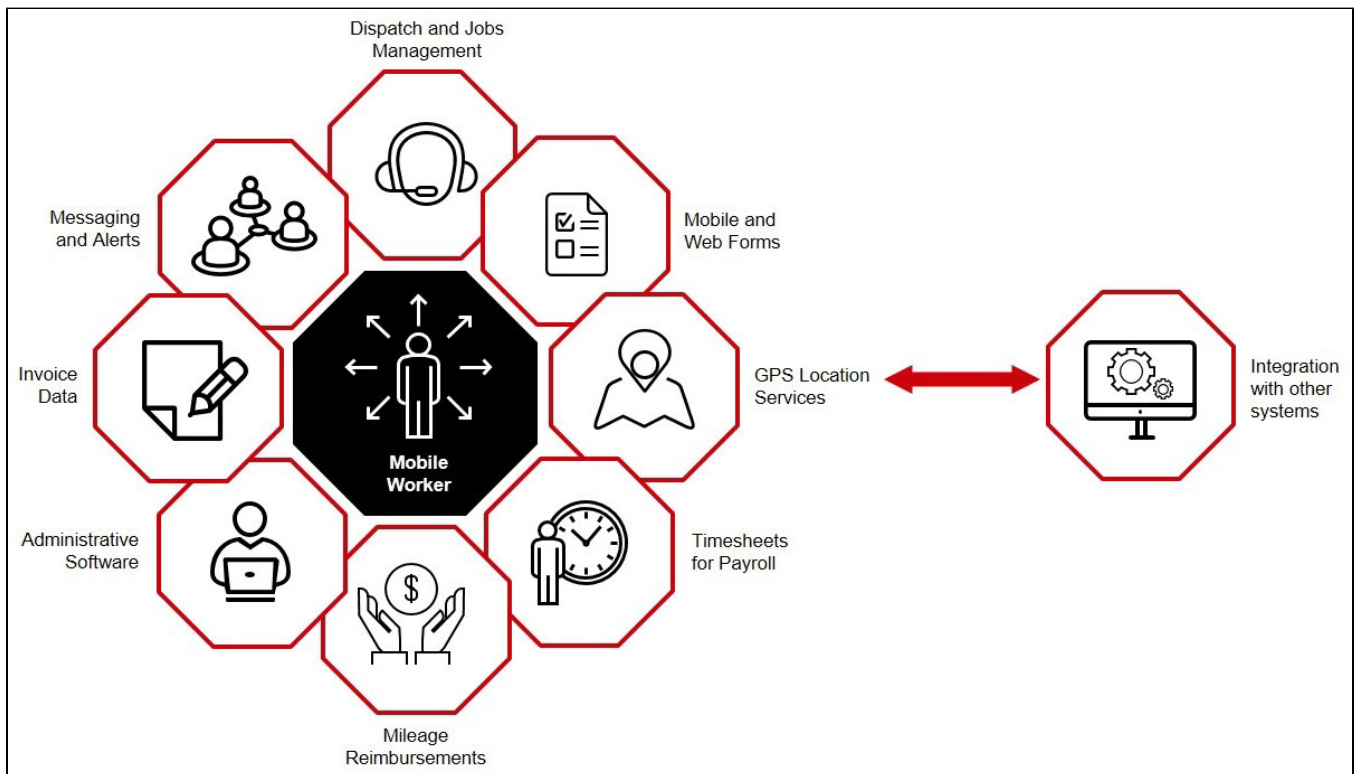

Get Started

[Contact Support](#)

Latest Update Notes

You can review the [Release Notes](#) as well as the highlights in this release.

About Field Force Manager

Field Force Manager is a Proven Solution That Brings Value to Verizon Customers

1. Increased revenue potential because workers are more accountable for their actions, which often results in more productive time and more jobs completed each day.
2. Improve risk analysis with insights into field activities that confirm and improve service levels, employee safety, and compliance.
3. Reduce Costs through automated processes with optional integration into back office systems.

Key Features for the Office

1. Manage jobs, schedules and route information to help keep your workers on track and on time.
2. Proof of Service makes service verification simple and fast – take photos, capture electronic signatures or scan barcodes to provide full job documentation.
3. Send Alerts based on route deviations, long appointments and other activities that prompt worker safety protocols.
4. GPS Intelligence with location, geofence, date and time stamp. Monitor driver's behavior and provide turn-by-turn directions to job sites.
5. Reports for managers on planned vs. actual daily activity and automated online feedback surveys.
6. System Integration into payroll, expense, invoice and other systems for reduced administrative costs.

Key Features for the Field

1. Mobile Timesheets that streamline your administrative processes to monitor, record shifts and verify worker hours.
2. Configurable mobile forms to accurately track and manage inventory, productivity, payroll costs, job performance and service satisfaction levels.
3. Mileage Reimbursement allows documentation of mileage, parking and tolls that are digitally sent to the office.
4. Electronic Visit Verification provides confirmation and form documentation, that can be used for Medicaid's GPS validation.